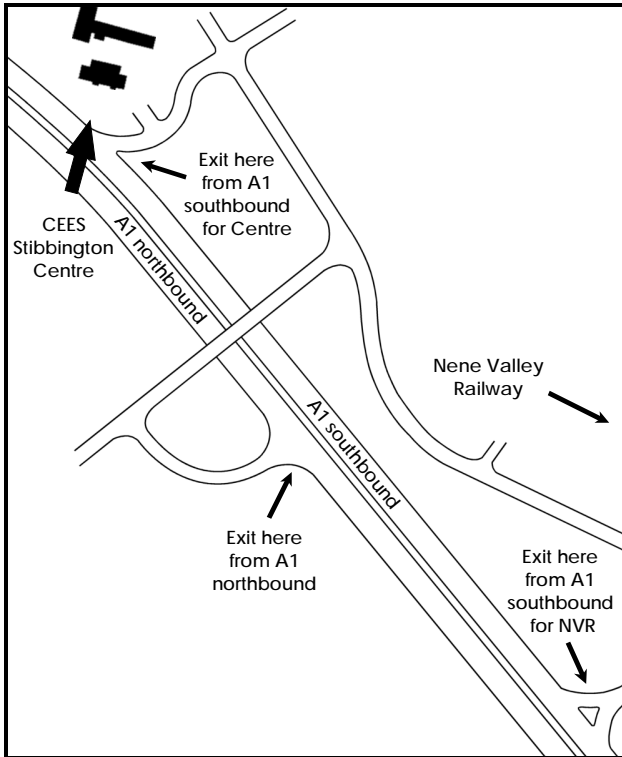

CEES Stibbington Centre is located beside the southbound carriageway of the A1, half a mile south of its intersection with the A47.

From the A1 southbound, take the exit half a mile after the junction with the A47, signposted Stibbington. Turn left immediately into the Centre car park.

From the A1 northbound, take the exit signposted Stibbington. Cross the A1 via the bridge and turn left at the T junction. At the crossroads turn left towards the A1 and then right into the Centre car park.

For Evacuation Days, go to the Nene Valley Railway (NVR).